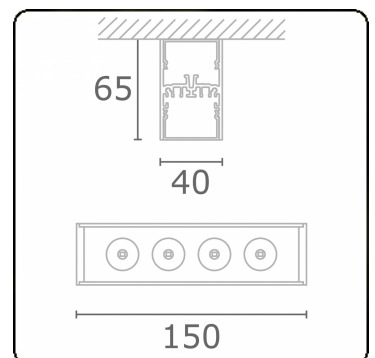

Focus 1.1
05.081043-9999

Fixture details

Mounting	Ceiling
Light emission	Spotlight
Protection rate	IP 20
Housing	Aluminium
Finish	RAL colour at your choice
Certificates	CE, ISO 9001

Electric details

Protection class	I
Supply	230V
Control gear box	Current driver

Lamp details

Lamptype	LED 3000K 8°
Wattage	4x1W
Gross luminous flux	504
Luminaire power	5,9W
Number	1
Lifetime LED module	L70/B50 > 60000h
Color tolerance	MacAdam 3
CRI	80

Photometric details

UGR	<19
CIE Fluxcode	95 97 99 100 87