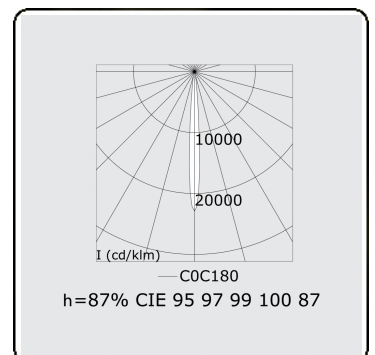

Focus 1.1
05.081043-9999

Fixture details

Mounting	Ceiling
Light emission	Spotlight
Protection rate	IP 20
Housing	Aluminium
Finish	RAL colour at your choice
Certificates	CE, ISO 9001

Electric details

Protection class	I
Supply	230V
Control gear box	Current driver

Lamp details

Lamptype	LED 3000K 8°
Wattage	4x1W
Gross luminous flux	504
Luminaire power	5,9W
Number	1
Lifetime LED module	L70/B50 > 60000h
Color tolerance	MacAdam 3
CRI	80

Photometric details

UGR	<19
CIE Fluxcode	95 97 99 100 87