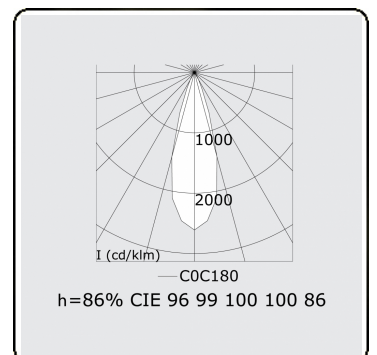

Focus 1.1
05.082042-9999

Fixture details

Mounting	Ceiling
Light emission	Spotlight
Protection rate	IP 20
Housing	Aluminium
Finish	RAL colour at your choice
Certificates	CE, ISO 9001

Electric details

Protection class	I
Supply	230V
Control gear box	Current driver

Lamp details

Lamptype	LED 2700K 32°
Wattage	4x1W
Gross luminous flux	476
Luminaire power	5,9W
Number	1
Lifetime LED module	L70/B50 > 60000h
Color tolerance	MacAdam 3
CRI	80

Photometric details

UGR	<19
CIE Fluxcode	96 99 100 100 85