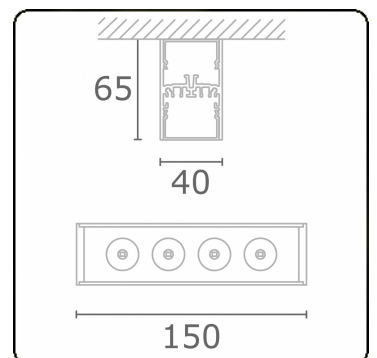

Focus 1.1
05.082042-9999

Fixture details

Mounting	Ceiling
Light emission	Spotlight
Protection rate	IP 20
Housing	Aluminium
Finish	RAL colour at your choice
Certificates	CE, ISO 9001

Electric details

Protection class	I
Supply	230V
Control gear box	Current driver

Lamp details

Lamptype	LED 2700K 32°
Wattage	4x1W
Gross luminous flux	476
Luminaire power	5,9W
Number	1
Lifetime LED module	L70/B50 > 60000h
Color tolerance	MacAdam 3
CRI	80

Photometric details

UGR	<19
CIE Fluxcode	96 99 100 100 85