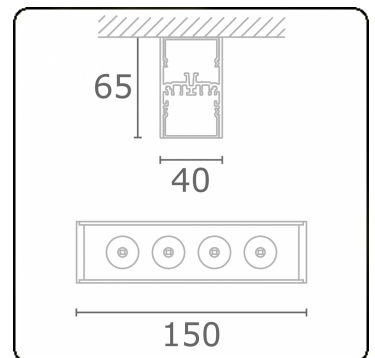

Focus 1.1
05.081042-9999

Fixture details

Mounting	Ceiling
Light emission	Spotlight
Protection rate	IP 20
Housing	Aluminium
Finish	RAL colour at your choice
Certificates	CE, ISO 9001

Electric details

Protection class	I
Supply	230V
Control gear box	Current driver

Lamp details

Lamptype	LED 2700K 8°
Wattage	4x1W
Gross luminous flux	476
Luminaire power	5,9W
Number	1
Lifetime LED module	L70/B50 > 60000h
Color tolerance	MacAdam 3
CRI	80

Photometric details

UGR	<19
CIE Fluxcode	95 97 99 100 87