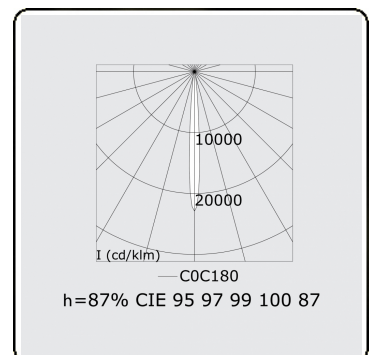

Focus 1.1
05.081042-9999

Fixture details

Mounting	Ceiling
Light emission	Spotlight
Protection rate	IP 20
Housing	Aluminium
Finish	RAL colour at your choice
Certificates	CE, ISO 9001

Electric details

Protection class	I
Supply	230V
Control gear box	Current driver

Lamp details

Lamptype	LED 2700K 8°
Wattage	4x1W
Gross luminous flux	476
Luminaire power	5,9W
Number	1
Lifetime LED module	L70/B50 > 60000h
Color tolerance	MacAdam 3
CRI	80

Photometric details

UGR	<19
CIE Fluxcode	95 97 99 100 87