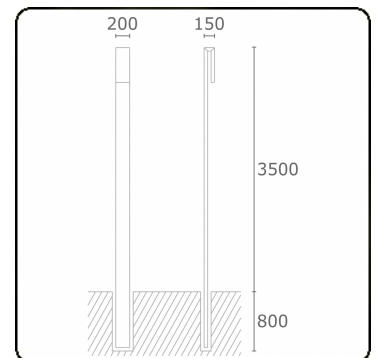

Clip
35.17300-7916

Fixture details

Mounting	Ground
Light emission	Diffus
Fitting cover	Sandblasted glass
Protection rate	IP 65
Housing	Aluminium
Finish	RAL 7016 anthracite textured
Certificates	CE, ISO 9001

Electric details

Protection class	I
Supply	230V
Control gear box	Current driver

Lamp details

Lamptype	LED 3000K
Wattage	30W
Gross luminous flux	3050
Luminaire power	36W
Number	1
Lifetime LED module	L80/B10 = 50000h
Color tolerance	MacAdam 3
CRI	85

Photometric details

CIE Fluxcode	58 87 98 96 50
--------------	----------------

Remarks

Clip 3500mm

ENERGY

Verrijgbaar op aanvraag.

Disponible sur demande.

Available on request.