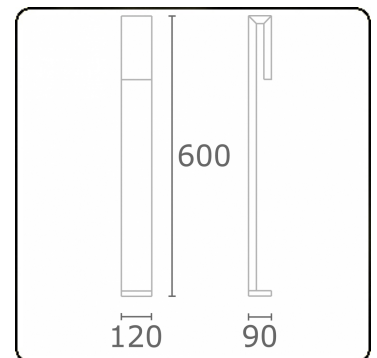

Clip
35.17010-7916

Fixture details

| | |
|-----------------|------------------------------|
| Mounting | Ground |
| Light emission | Direct |
| Fitting cover | Sandblasted glass |
| Protection rate | IP 65 |
| Housing | Aluminium |
| Finish | RAL 7016 anthracite textured |
| Certificates | CE, ISO 9001 |

Electric details

| | |
|------------------|----------------|
| Protection class | I |
| Supply | 230V |
| Control gear box | Current driver |

Lamp details

| | |
|---------------------|------------------|
| Lamptype | LED 3000K |
| Wattage | 6W |
| Gross luminous flux | 610 |
| Luminaire power | 8W |
| Number | 1 |
| Lifetime LED module | L80/B10 = 50000h |
| Color tolerance | MacAdam 3 |
| CRI | 85 |

Photometric details

| | |
|--------------|----------------|
| CIE Fluxcode | 63 88 97 96 38 |
|--------------|----------------|

Remarks

Clip 600mm

ENERGY

Verrijgbaar op aanvraag.

Disponible sur demande.

Available on request.