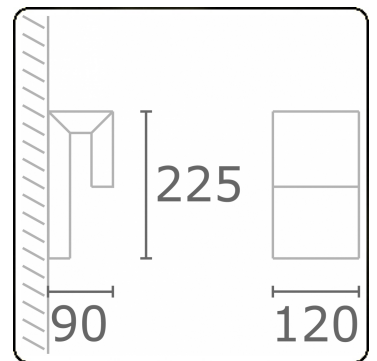

Clip
35.17005-7916

Fixture details

Mounting	Wall
Light emission	Direct
Fitting cover	Sandblasted glass
Protection rate	IP 65
Housing	Aluminium
Finish	RAL 7016 anthracite textured
Certificates	CE, ISO 9001

Electric details

Protection class	I
Supply	230V
Control gear box	Current driver

Lamp details

Lamptype	LED 3000K
Wattage	6W
Gross luminous flux	610
Luminaire power	8W
Number	1
Lifetime LED module	L80/B10 = 50000h
Color tolerance	MacAdam 3
CRI	85

Photometric details

CIE Fluxcode	67 90 98 98 41
--------------	----------------

Remarks

direct or indirect light output

ENERGY

Verrijgbaar op aanvraag.

Disponible sur demande.

Available on request.