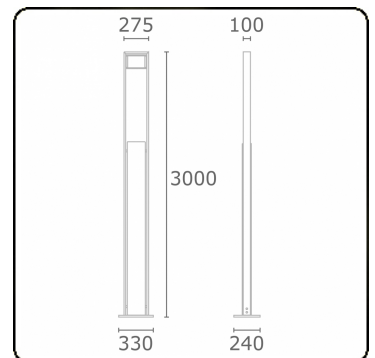

Sergeant
35.04593-7916

Fixture details

Mounting	Ground
Light emission	Direct
Fitting cover	Glass
Protection rate	IP 54
Housing	Aluminium
Finish	RAL 7016 anthracite textured
Certificates	CE, ISO 9001

Electric details

Protection class	I
Supply	230V
Control gear box	Current driver

Lamp details

Lamptype	LED 3000K
Wattage	24W
Gross luminous flux	2440
Luminaire power	29W
Number	1
Lifetime LED module	L80/B10 = 50000h
Color tolerance	MacAdam 3
CRI	85

Photometric details

CIE Fluxcode	53 83 97 99 73
--------------	----------------

Remarks

standard colour combination: wall base silver grey, housing anthracite!

ENERGY

Verrijgbaar op aanvraag.

Disponible sur demande.