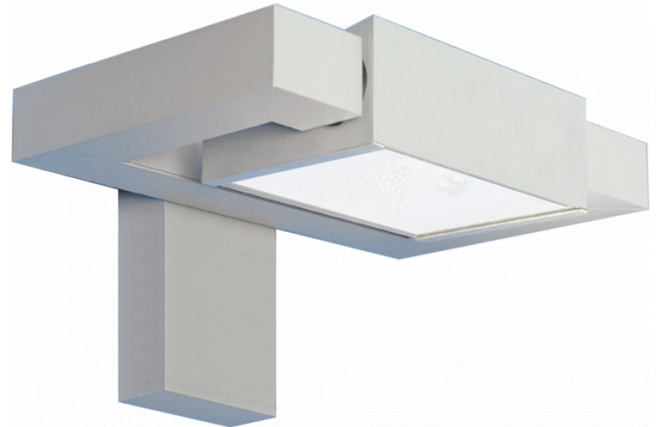

Vivace 7.2
35.23793-7916

Fixture details

Mounting	Wall
Light emission	Direct or Indirect
Fitting cover	Glass
Protection rate	IP 54
Housing	Aluminium
Finish	RAL 7016 anthracite textured
Certificates	CE, ISO 9001

Electric details

Protection class	I
Supply	230V
Control gear box	EG

Lamp details

Lamptype	LED 3000K
Wattage	24W
Gross luminous flux	2440
Luminaire power	29W
Number	1
Lifetime LED module	L80/B10 = 50000h
Color tolerance	MacAdam 3
CRI	85

Photometric details

CIE Fluxcode	53 83 97 99 73
--------------	----------------

Remarks

TC-D and LED with sandblasted glass, other light sources with clear glass

ENERGY

Verrijgbaar op aanvraag.

Disponible sur demande.