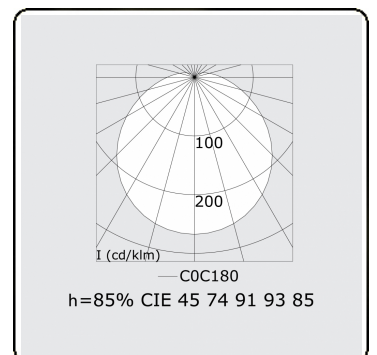

Tube 70 T1 - satin - HO 150mA - standard  
35.90010534-0000

**Fixture details**

Mounting	Wall
Light emission	Diffus
Fitting cover	satin diffusor
Protection rate	IP 65
Housing	Polycarbonate/PMMA
Finish	frosted
Certificates	CE, ISO 9001

**Electric details**

Protection class	I
Supply	230V
Control gear box	Current driver

**Lamp details**

Lamptype	LED 4000K
Wattage	3,2W
Gross luminous flux	2010
Luminaire power	10,6W
Number	3
Lifetime LED module	L80/B10 > 72000h
Color tolerance	MacAdam 3
CRI	>80

**Photometric details**

CIE Fluxcode	45 74 91 93 85
--------------	----------------

**Dimensions**

A	920 mm
---	--------

**Remarks**

Wall luminaire - satin - HO 150mA - standard

**ENERGY**

Verrijgbaar op aanvraag.