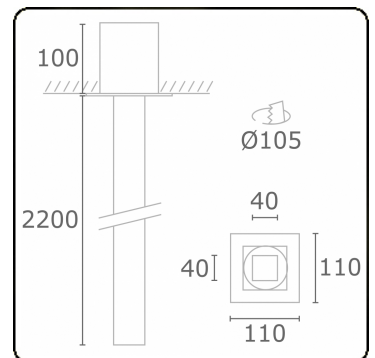

Tubbels 1
05.404994-9999

Fixture details

Mounting	Ceiling recessed
Light emission	Indirect
Fitting cover	satin diffusor
Protection rate	IP 20
Housing	Aluminium
Finish	RAL colour at your choice
Certificates	CE, ISO 9001

Electric details

Protection class	I
Supply	230V
Control gear box	Current driver DALI/TD

Lamp details

Lamptype	LED 4000K
Wattage	3,6W
Gross luminous flux	3350
Luminaire power	19,8W
Number	5
Lifetime LED module	L80/B10 > 72000h
Color tolerance	MacAdam 3
CRI	>80

Photometric details

CIE Fluxcode	10 33 64 50 66

Remarks

matt black finish RAL 9105

ENERGY

A
Verkrijgbaar op aanvraag.
B
Disponible sur demande.
C
D
Available on request.
E
F
Auf Anfrage.
G

WXYZ
kWh/1000h

MULTILINE® 2019/2015