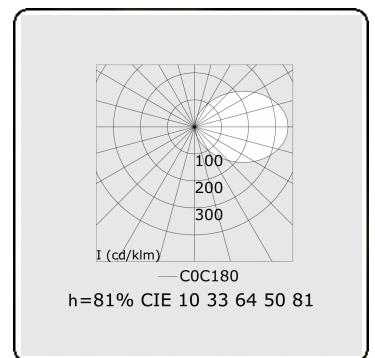

Tubbels 1
05.404994-9999

Fixture details

Mounting	Ceiling recessed
Light emission	Indirect
Fitting cover	satin diffusor
Protection rate	IP 20
Housing	Aluminium
Finish	RAL colour at your choice
Certificates	CE, ISO 9001

Electric details

Protection class	I
Supply	230V
Control gear box	Current driver DALI/TD

Lamp details

Lamptype	LED 4000K
Wattage	3,6W
Gross luminous flux	3350
Luminaire power	19,8W
Number	5
Lifetime LED module	L80/B10 > 72000h
Color tolerance	MacAdam 3
CRI	>80

Photometric details

CIE Fluxcode	10 33 64 50 66
--------------	----------------

Remarks

matt black finish RAL 9105

ENERGY

A
 Verkrijgbaar op aanvraag.
B
 Disponible sur demande.
C
D
 Available on request.
E
F
 Auf Anfrage.
G