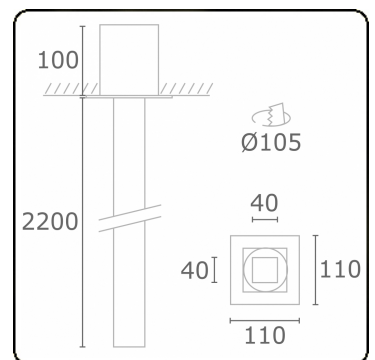

Tubbels 1
05.404993-9999

Fixture details

Mounting	Ceiling recessed
Light emission	Indirect
Fitting cover	satin diffusor
Protection rate	IP 20
Housing	Aluminium
Finish	RAL colour at your choice
Certificates	CE, ISO 9001

Electric details

Protection class	I
Supply	230V
Control gear box	Current driver DALI/TD

Lamp details

Lamptype	LED 3000K
Wattage	3,6W
Gross luminous flux	3200
Luminaire power	19,8W
Number	5
Lifetime LED module	L80/B10 > 72000h
Color tolerance	MacAdam 3
CRI	>80

Photometric details

CIE Fluxcode	10 33 64 50 66

Remarks

matt black finish RAL 9105

ENERGY

A
Verkrijgbaar op aanvraag.
B
Disponible sur demande.
C
D
Available on request.
E
F
Auf Anfrage.
G

WXYZ
kWh/1000h

MULTILINE® 2019/2015