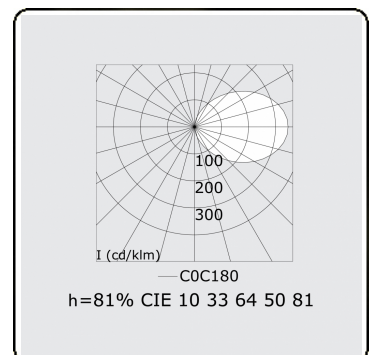

Tubbels 1
05.404993-9999

Fixture details

Mounting	Ceiling recessed
Light emission	Indirect
Fitting cover	satin diffusor
Protection rate	IP 20
Housing	Aluminium
Finish	RAL colour at your choice
Certificates	CE, ISO 9001

Electric details

Protection class	I
Supply	230V
Control gear box	Current driver DALI/TD

Lamp details

Lamptype	LED 3000K
Wattage	3,6W
Gross luminous flux	3200
Luminaire power	19,8W
Number	5
Lifetime LED module	L80/B10 > 72000h
Color tolerance	MacAdam 3
CRI	>80

Photometric details

CIE Fluxcode	10 33 64 50 66
--------------	----------------

Remarks

matt black finish RAL 9105

ENERGY

A
 Verkrijgbaar op aanvraag.
B
 Disponible sur demande.
C
D
 Available on request.
E
F
 Auf Anfrage.
G