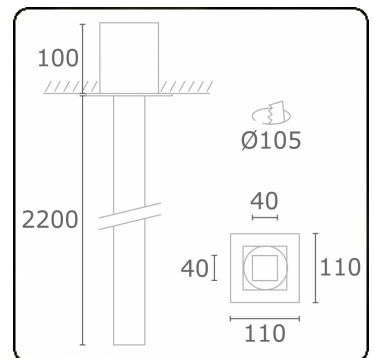

Tubbels 1
05.400993-9999

Fixture details

Mounting	Ceiling recessed
Light emission	Indirect
Fitting cover	satin diffusor
Protection rate	IP 20
Housing	Aluminium
Finish	RAL colour at your choice
Certificates	CE, ISO 9001

Electric details

Protection class	I
Supply	230V
Control gear box	Current driver

Lamp details

Lamptype	LED 3000K
Wattage	3,6W
Gross luminous flux	3200
Luminaire power	19,8W
Number	5
Lifetime LED module	L80/B10 > 72000h
Color tolerance	MacAdam 3
CRI	>80

Photometric details

CIE Fluxcode	10 33 64 50 66

Remarks

matt black finish RAL 9105

ENERGY

A
Verkrijgbaar op aanvraag.
B
Disponible sur demande.
C
D
Available on request.
E
F
Auf Anfrage.
G

WXYZ
kWh/1000h

MULTILINE® 2019/2015