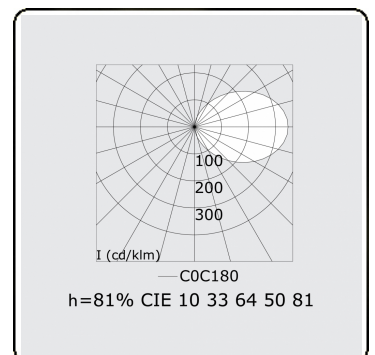

Tubbels 1
05.400993-9999

Fixture details

Mounting	Ceiling recessed
Light emission	Indirect
Fitting cover	satin diffusor
Protection rate	IP 20
Housing	Aluminium
Finish	RAL colour at your choice
Certificates	CE, ISO 9001

Electric details

Protection class	I
Supply	230V
Control gear box	Current driver

Lamp details

Lamptype	LED 3000K
Wattage	3,6W
Gross luminous flux	3200
Luminaire power	19,8W
Number	5
Lifetime LED module	L80/B10 > 72000h
Color tolerance	MacAdam 3
CRI	>80

Photometric details

CIE Fluxcode	10 33 64 50 66
--------------	----------------

Remarks

matt black finish RAL 9105

ENERGY

A
 Verkrijgbaar op aanvraag.
B
 Disponible sur demande.
C
D
 Available on request.
E
F
 Auf Anfrage.
G