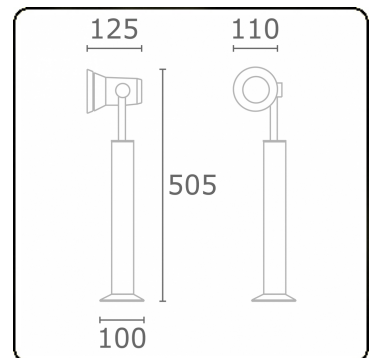

Spy-1 - support - height 450mm
35.11157-7916

Fixture details

Mounting	Ground
Light emission	Spotlight
Fitting cover	Glass
Protection rate	IP 54
Housing	Aluminium
Finish	RAL 7016 anthracite textured
Certificates	CE, ISO 9001

Electric details

Protection class	I
Supply	230V
Control gear box	Current driver

Lamp details

Lamp type	LED 3000K 32°
Wattage	3x1W
Gross luminous flux	378
Luminaire power	4,2W
Number	1
Lifetime LED module	L70/B50 > 60000h
Color tolerance	MacAdam 3
CRI	80

Photometric details

CIE Fluxcode	96 99 100 100 73

ENERGY

Verrijgbaar op aanvraag.

Disponible sur demande.

Available on request.

Auf Anfrage.

WXYZ
kWh/1000h

MULTILINE®

2019/2015